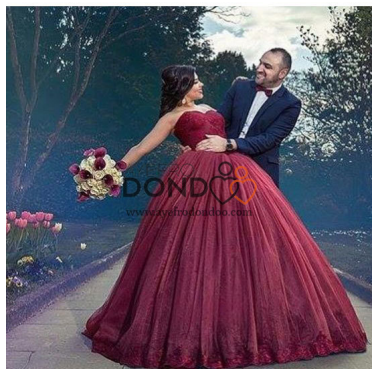

AYF00393

Ball Gown Lace Top Long Evening Dress Vestido De Novia Casamento Floor Length engagement dress 2016 **PAYMENT TERMS** This engagement gown is custom-made to your measurements. To pay for the gown, you need to make 50% deposit (half of the total), and then when the gown is ready, you pay the remaining 50%. If your engagement is a few months away, you can take advantage of our **OPTIONAL 6 months finance at 0% interest rate**. No matter how long it is to your engagement, talk to us to arrange a **PAYMENT PLAN** for you. **6 MONTHS OPTIONAL FINANCE AVAILABLE ON THIS GOWN** Spread the cost of your purchase. You pay half - we lend you half! See more below.
Colour: Red | Blue | Green | Black | Champagne | Ivory | Custom Colours US Size: 2 | 4 | 6 | 8 | 10 | 12 | 14 | 16 | 14W | 16W | 18W | 20W | 22W

Rating: Not Rated Yet

Price

Sales price ?1,480.00

Discount ?-167.00

Tax amount

[Ask a question about this product](#)

Description

Ball Gown Lace Top Long Evening Dress Vestido De Novia Casamento Floor Length engagement dress 2016