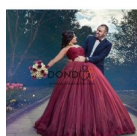

AYF00393

Ball Gown Lace Top Long Evening Dress Vestido De Novia Casamento Floor Length engagement dress 2016 **PAYMENT TERMS** This engagement gown is custom-made to your measurements. To pay for the gown, you need to make 50% deposit (half of the total), and then when the gown is ready, you pay the remaining 50%. If your engagement is a few months away, you can take advantage of our **OPTIONAL 6 months finance at 0% interest rate**. No matter how long it is to your engagement, talk to us to arrange a **PAYMENT PLAN** for you. **6 MONTHS OPTIONAL FINANCE AVAILABLE ON THIS GOWN** Spread the cost of your purchase. You pay half - we lend you half! See more below.
Colour: Red | Blue | Green | Black | Champagne | Ivory | Custom Colours US Size: 2 | 4 | 6 | 8 | 10 | 12 | 14 | 16 | 14W | 16W | 18W | 20W | 22W