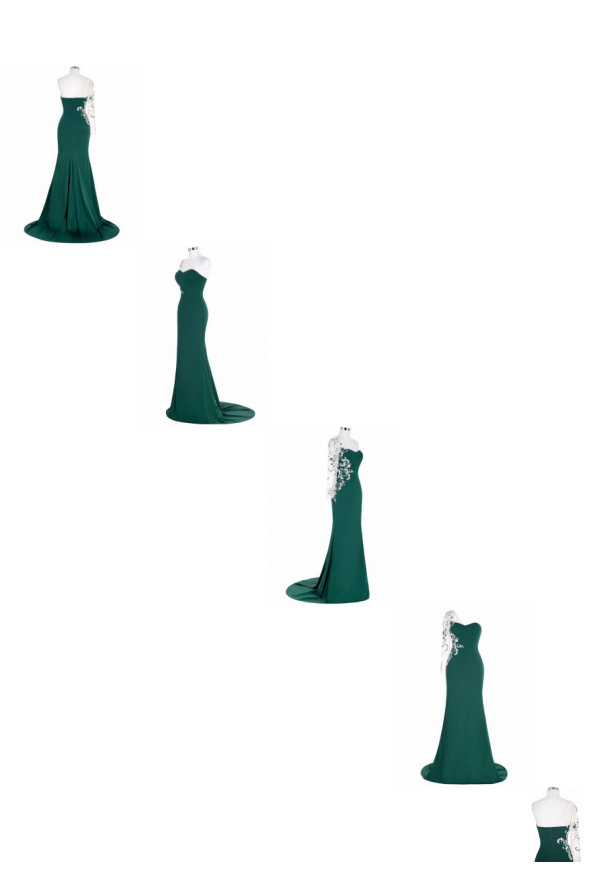

AYF00413

One Shoulder Pageant Engagement Formal Evening Gown Prom Ball Party Maxi Dresses Colour: Dark Green US Size: 4 | 6 | 8 |10 | 12 | 14 | 16 | 18

Rating: Not Rated Yet

Price

Sales price ?800.00

Discount ?-100.00

Tax amount

[Ask a question about this product](#)

Description

One Shoulder Pageant Engagement Formal Evening Gown Prom Ball Party Maxi Dresses

Dress	100% Brand New
Condition	
Dress	95%Polyester+5%Spande
Fabric	x
Dress	Dark Green(As pictures
Color	show)
Dress	Floor-Length
Length	
Sleeve	Long
Length	Sleeve(Asymmetrical)

Dress Closure	Zipper(Back)
Dress Embellishments	Beading,Lace Applique,Sequins
Dress Elasticity	A Little
Built-in Chest Pads	Yes
Dress Features	1)Asymmetrical long sleeve 2)Sweetheart neckline 3)Concealed zipper in the back 4)With sequins,beading and lace appliques embellished 5)Dress has lining 6)Floor-length hemline
Suitable Occasions	Homecoming/Engagement/Pageant/Debut/Banquet/Wedding/Ball/Prom/Graduation/Cocktail/Birthday Party/Bride Bridesmaid/Formal Evening/ Dance/ Dinner/Ceremony/Celebrity
Package Contents	1*Dress(No Accessories Included)